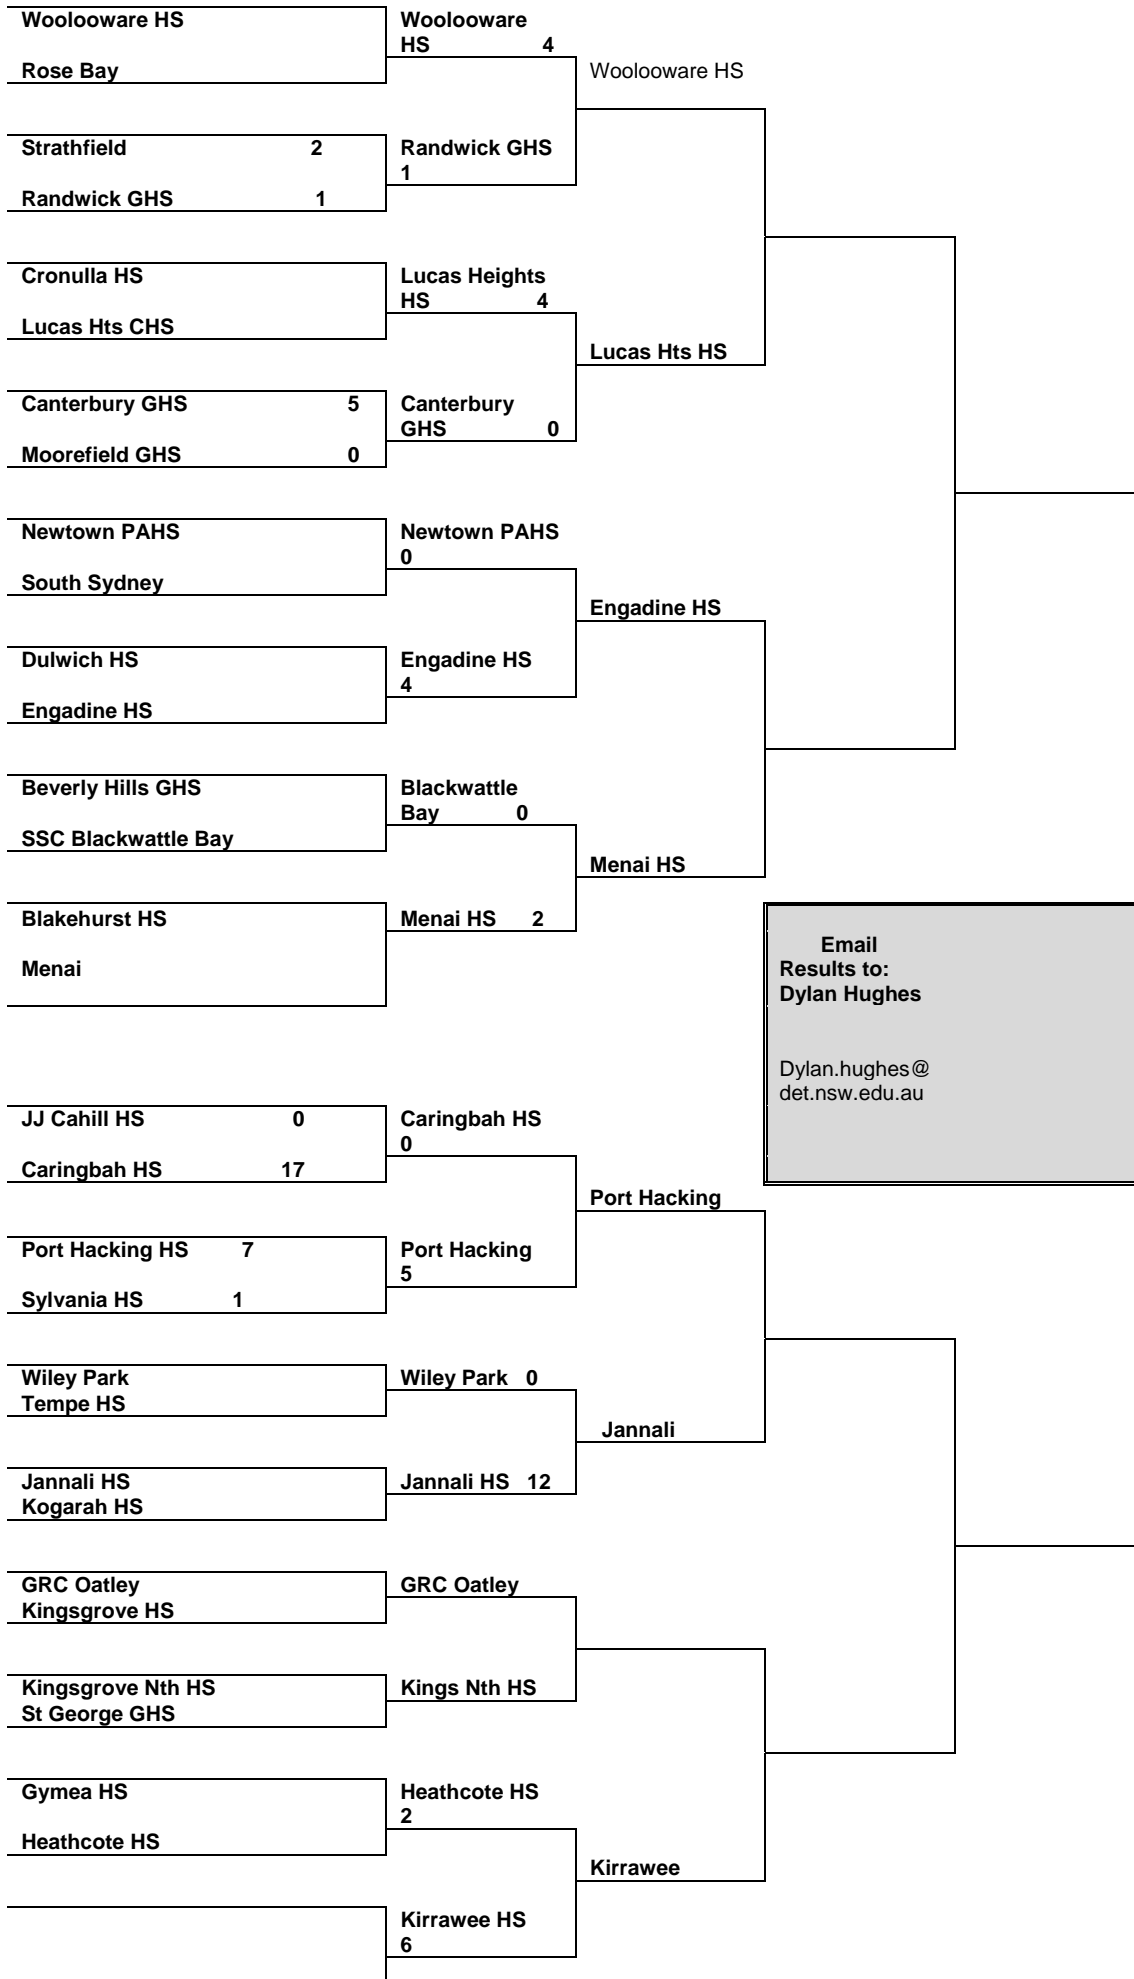

**OPEN GIRLS' STATE FOOTBALL K.O. 2015**  
**Area: Sydney East**

**Round 1**   **Round 2**   **Round 3**   **Round 4**  
 Play by-28/3/15   Play by -10/5/15   Play by -24/5/15   Central Venue  
 Day 2/6/15