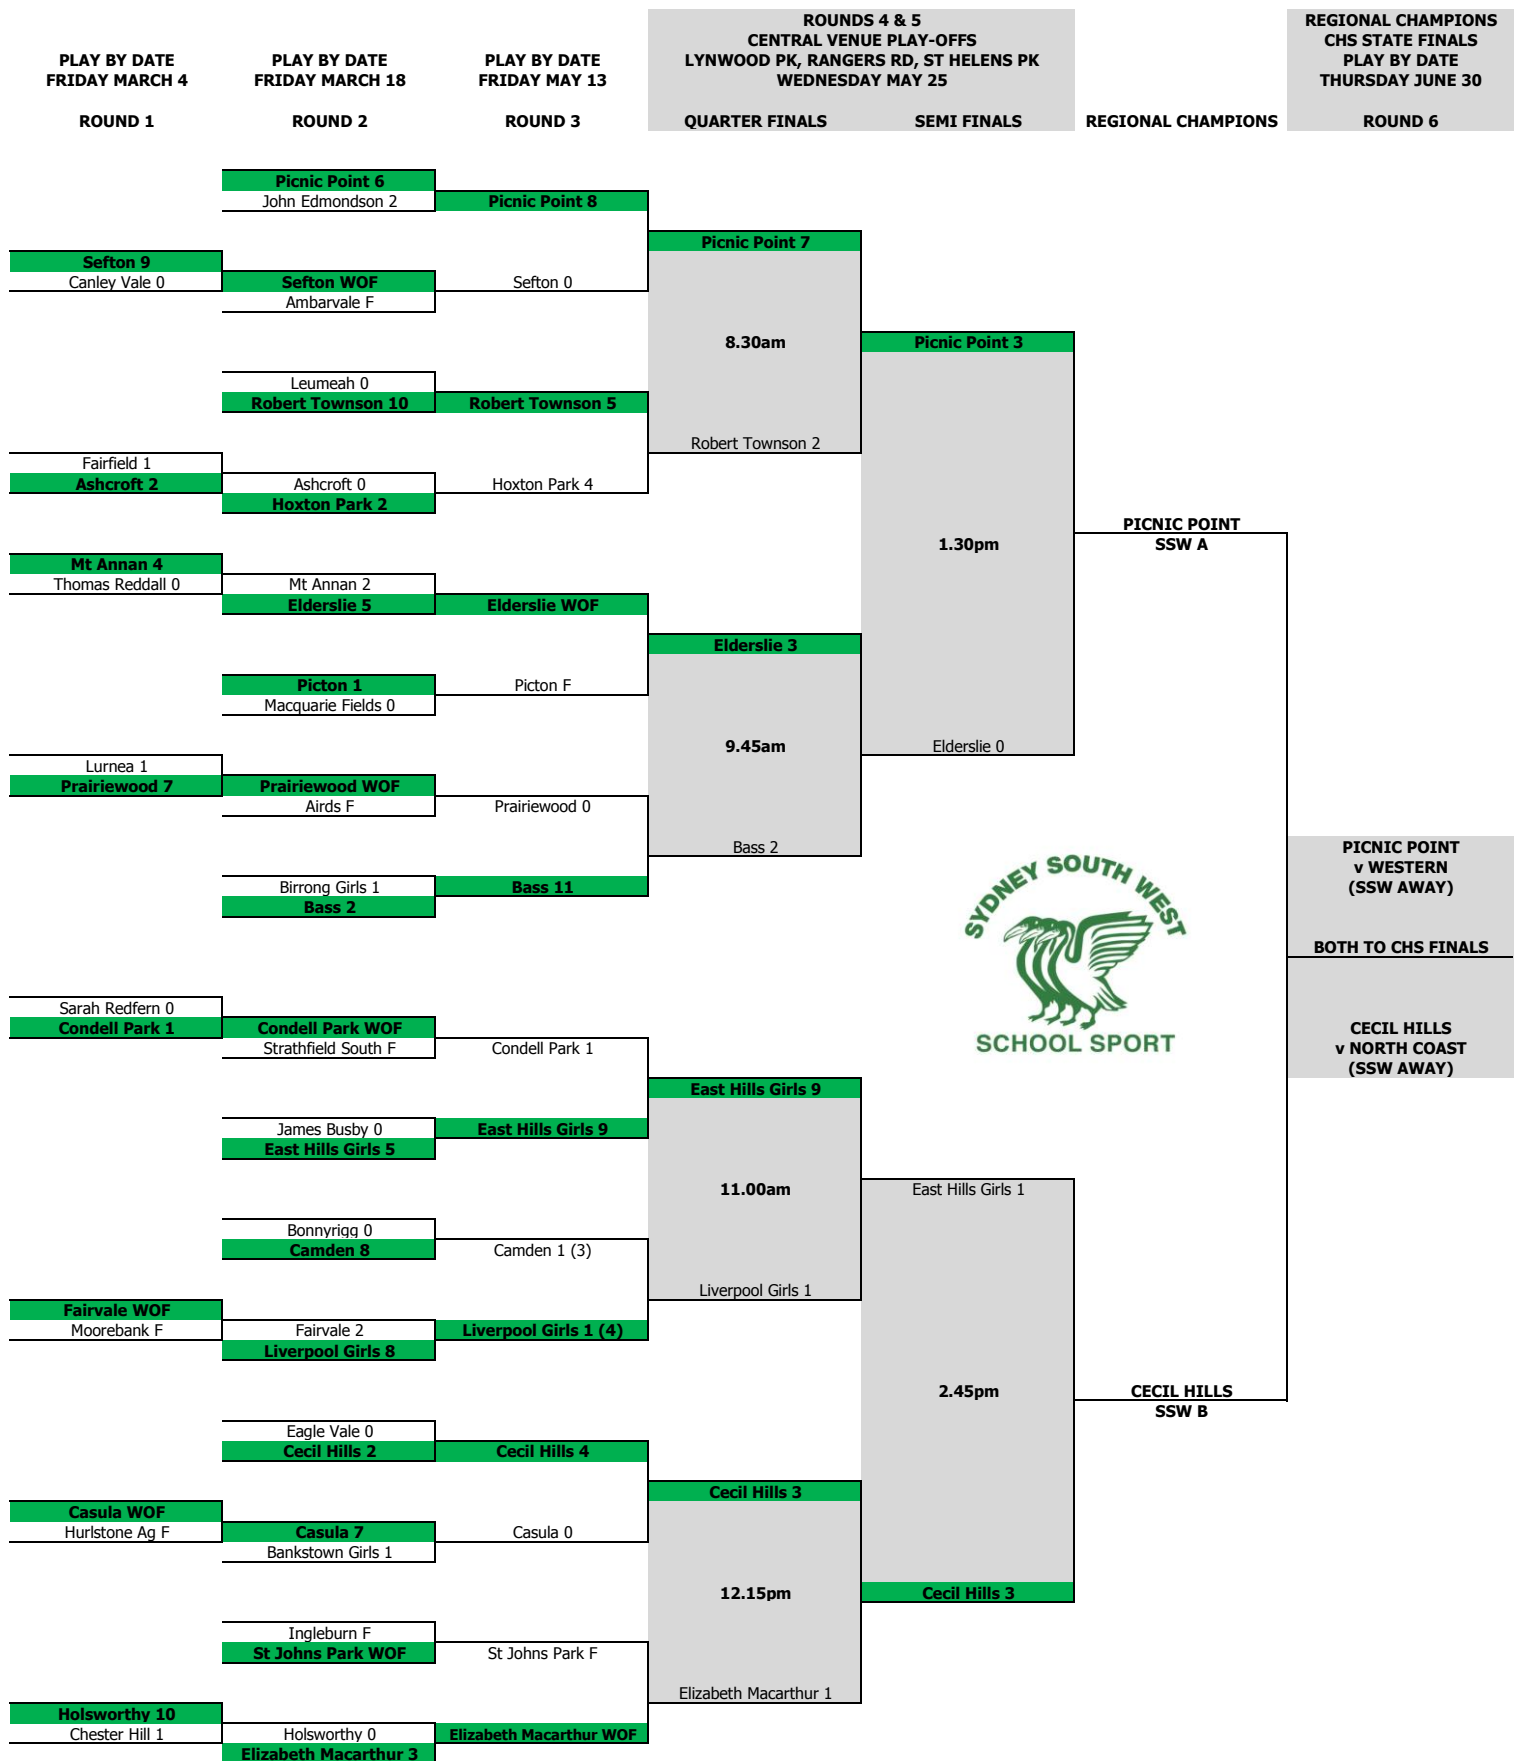

SYDNEY SOUTH WEST GIRLS FOOTBALL KNOCKOUT 2016

**PICNIC POINT
v WESTERN
(SSW AWAY)**

BOTH TO CHS FINALS

**CECIL HILLS
v NORTH COAST
(SSW AWAY)**