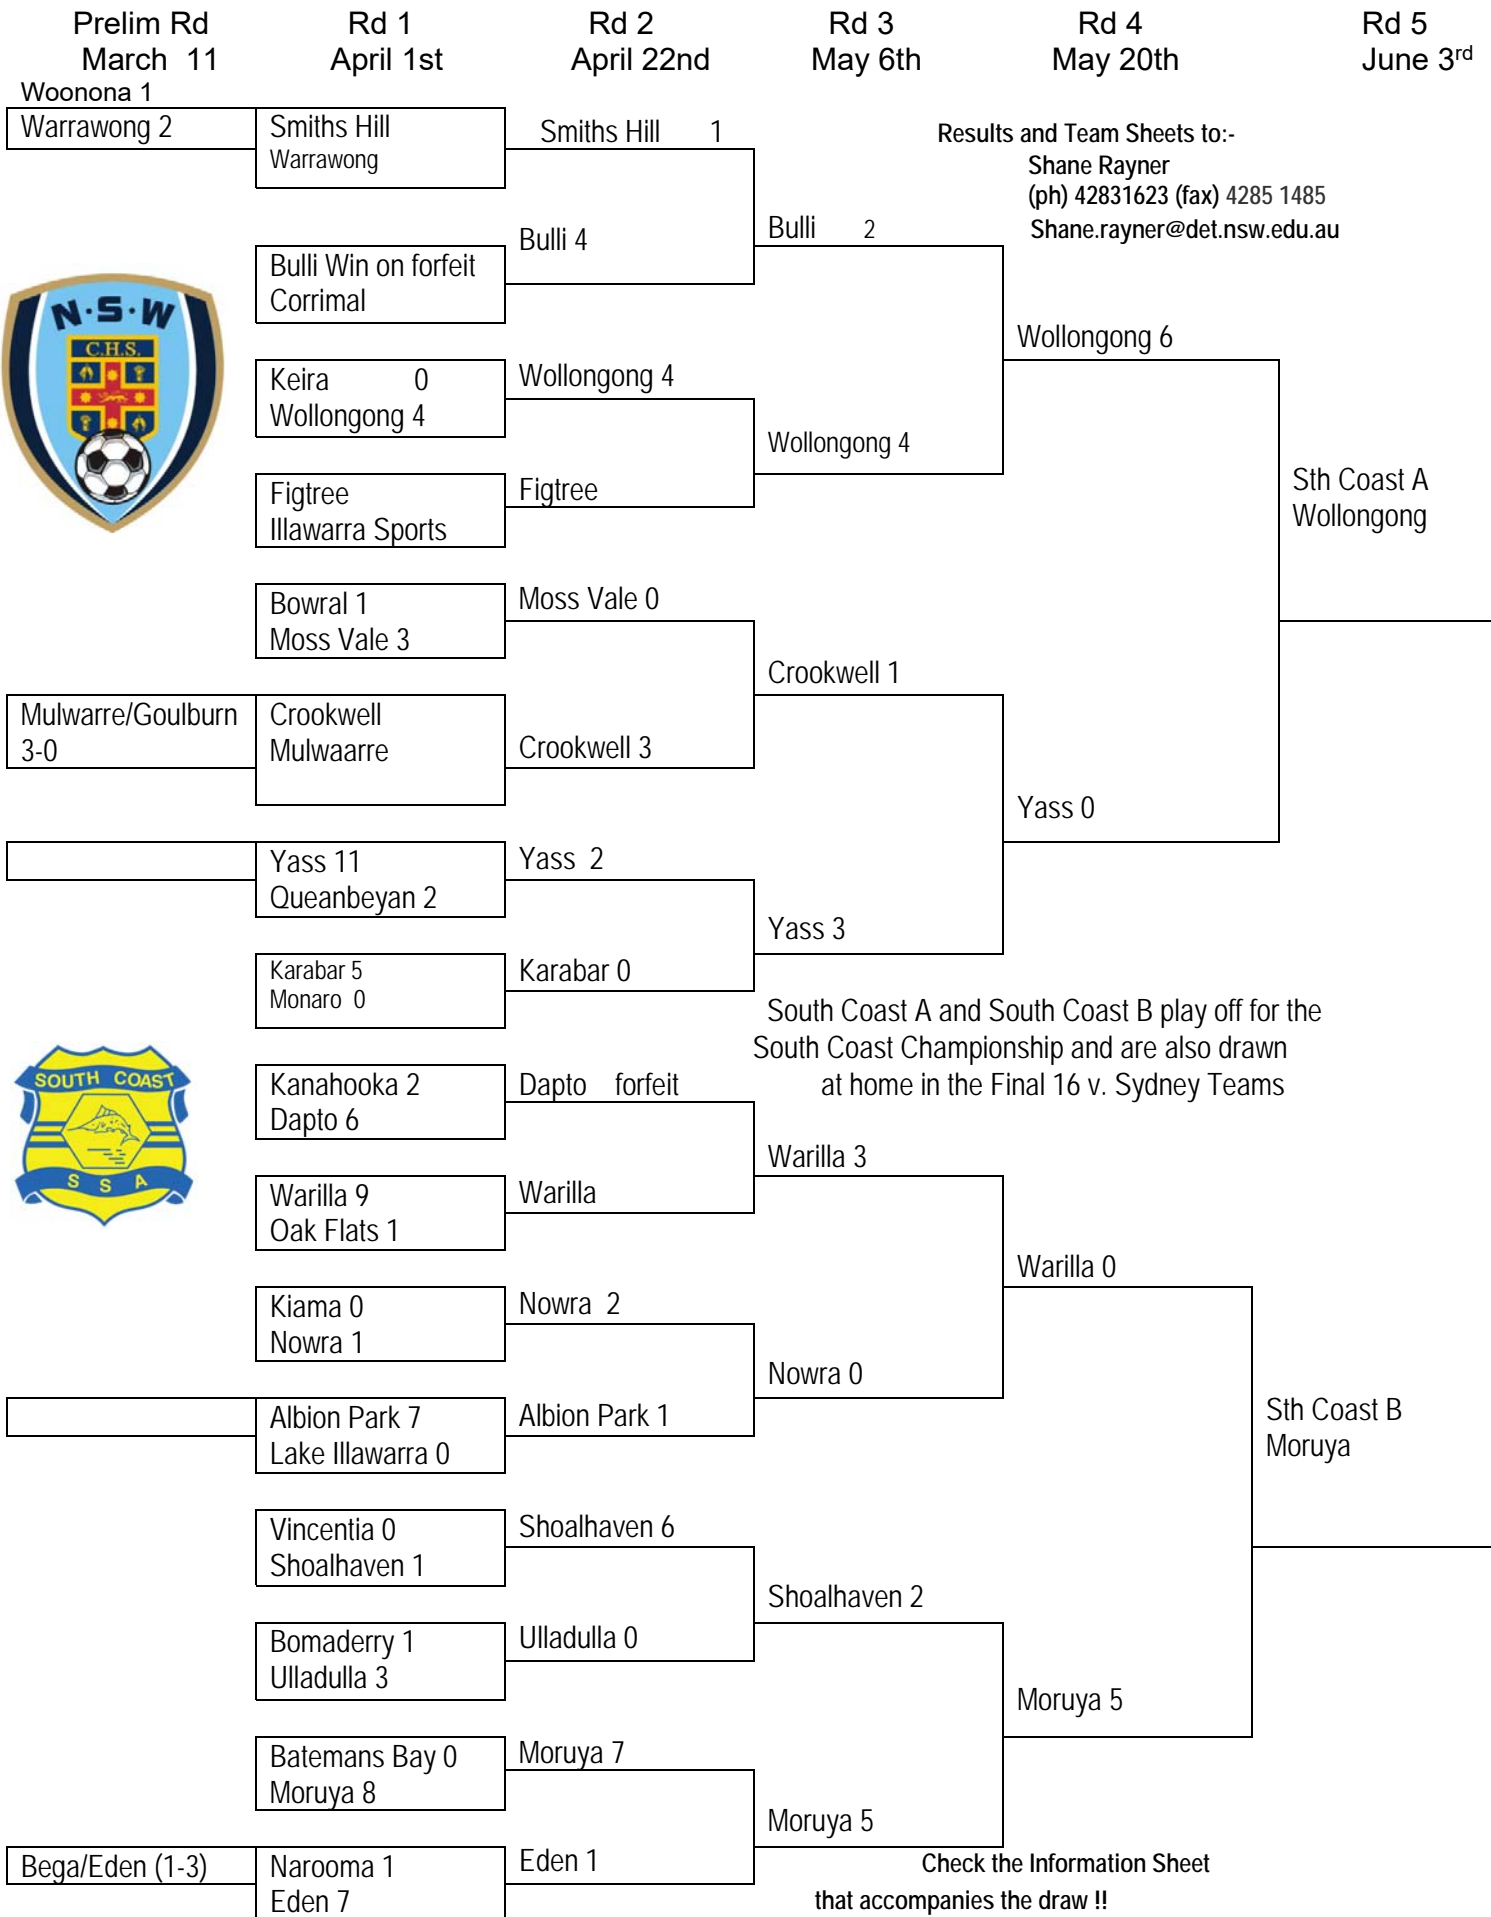

# “NSWCHS” Girls Football Knock-out South Coast Draw - 2016

Results and Team Sheets to:-  
Shane Rayner  
(ph) 42831623 (fax) 4285 1485  
Shane.rayner@det.nsw.edu.au

South Coast A and South Coast B play off for the South Coast Championship and are also drawn at home in the Final 16 v. Sydney Teams

Check the Information Sheet that accompanies the draw !!