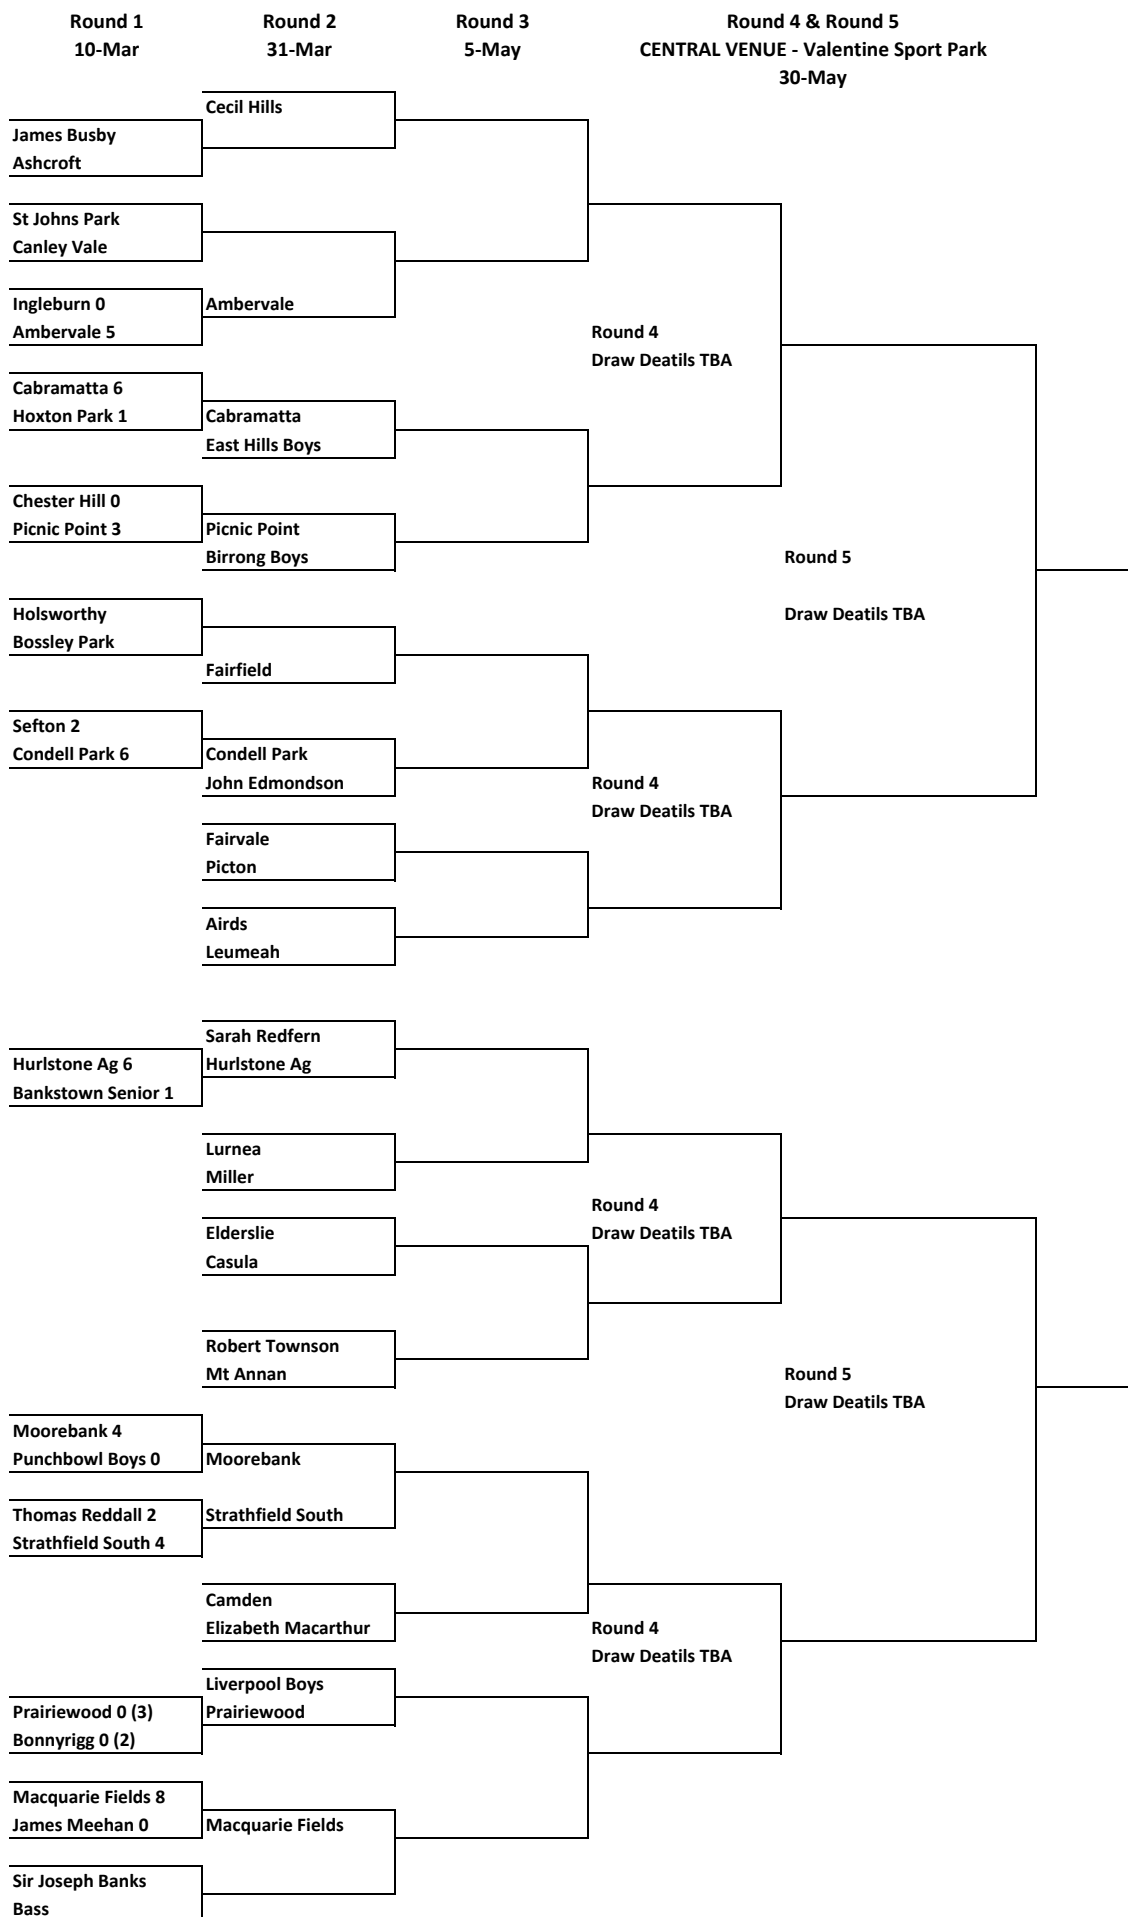

SYDNEY SOUTH WEST BOYS FOOTBALL KNOCKOUT 2013

Bossley Park HS Sports HS Challenge players are ineligible to participate.