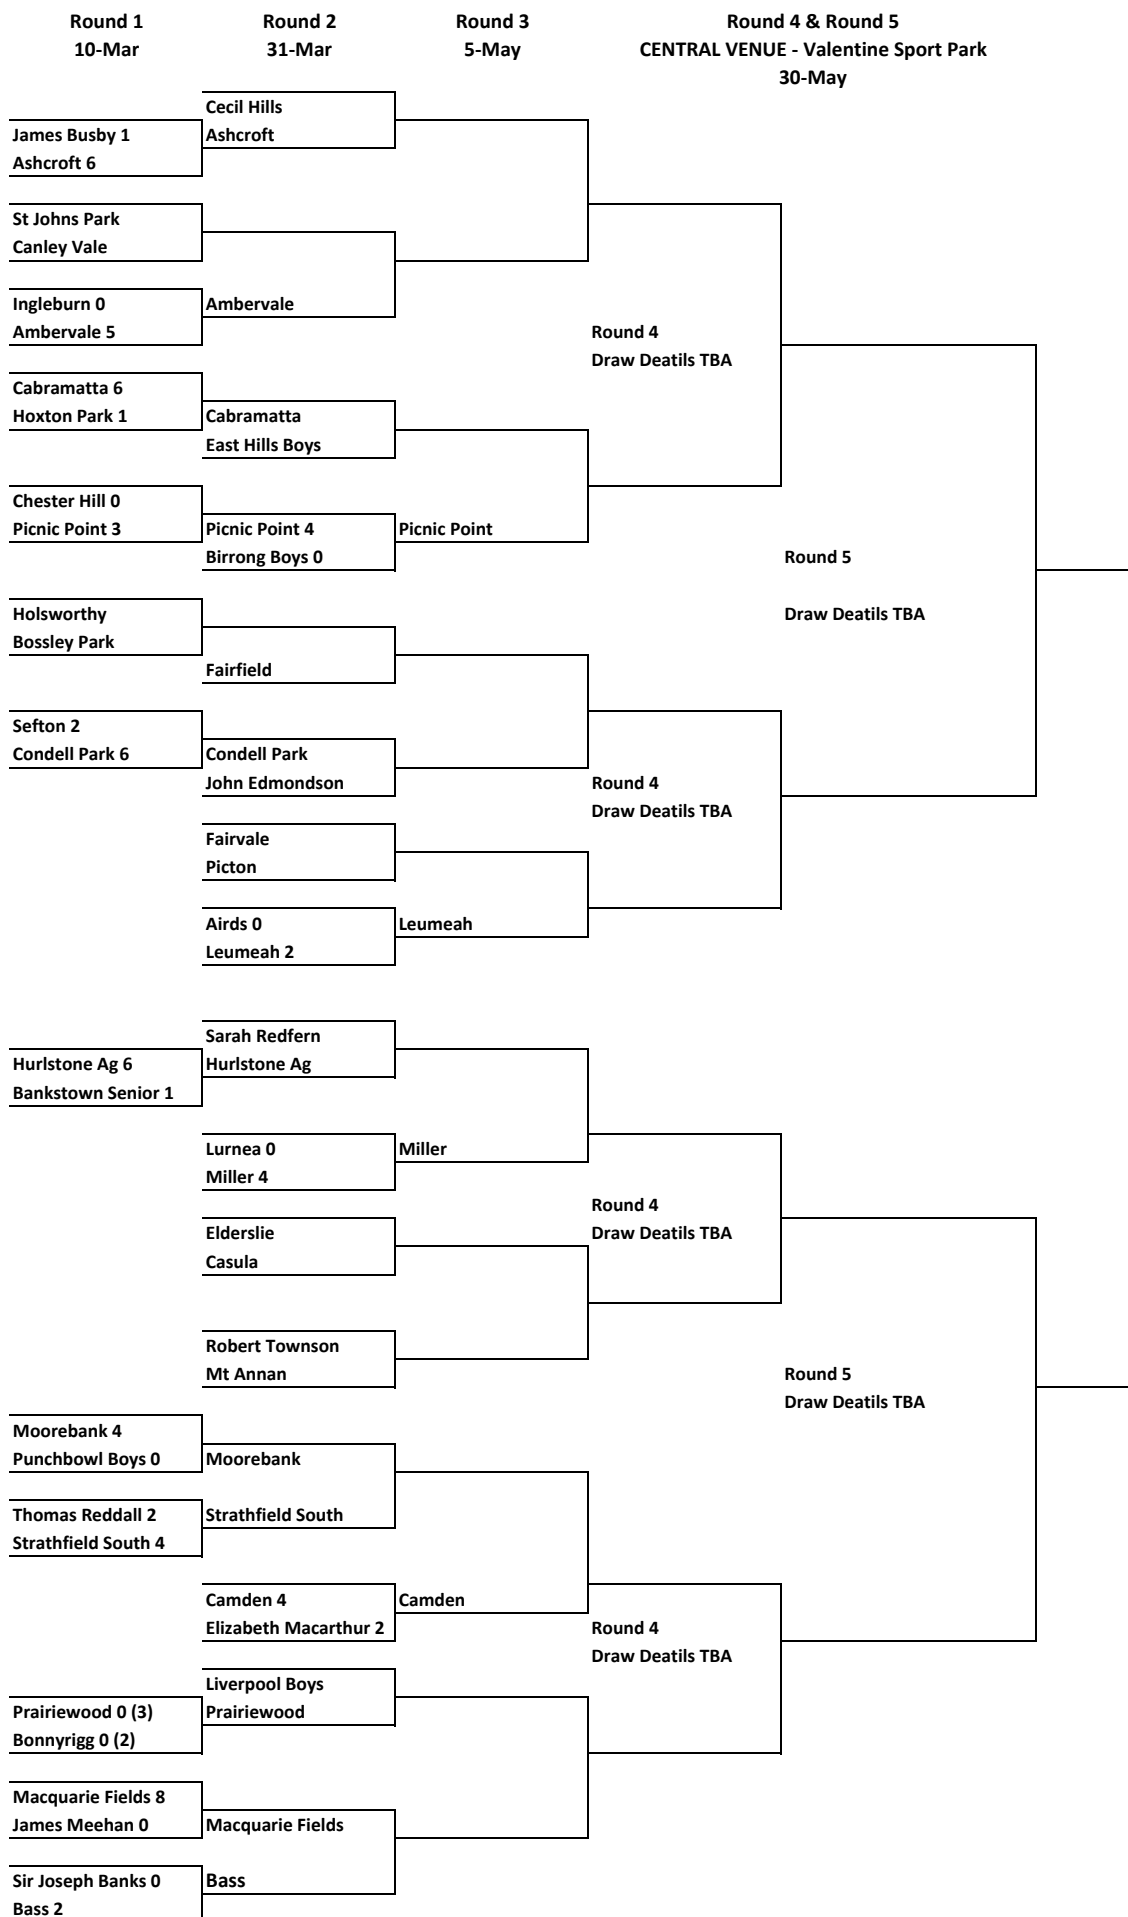

SYDNEY SOUTH WEST BOYS FOOTBALL KNOCKOUT 2013

Bossley Park HS Sports HS Challenge players are ineligible to participate.