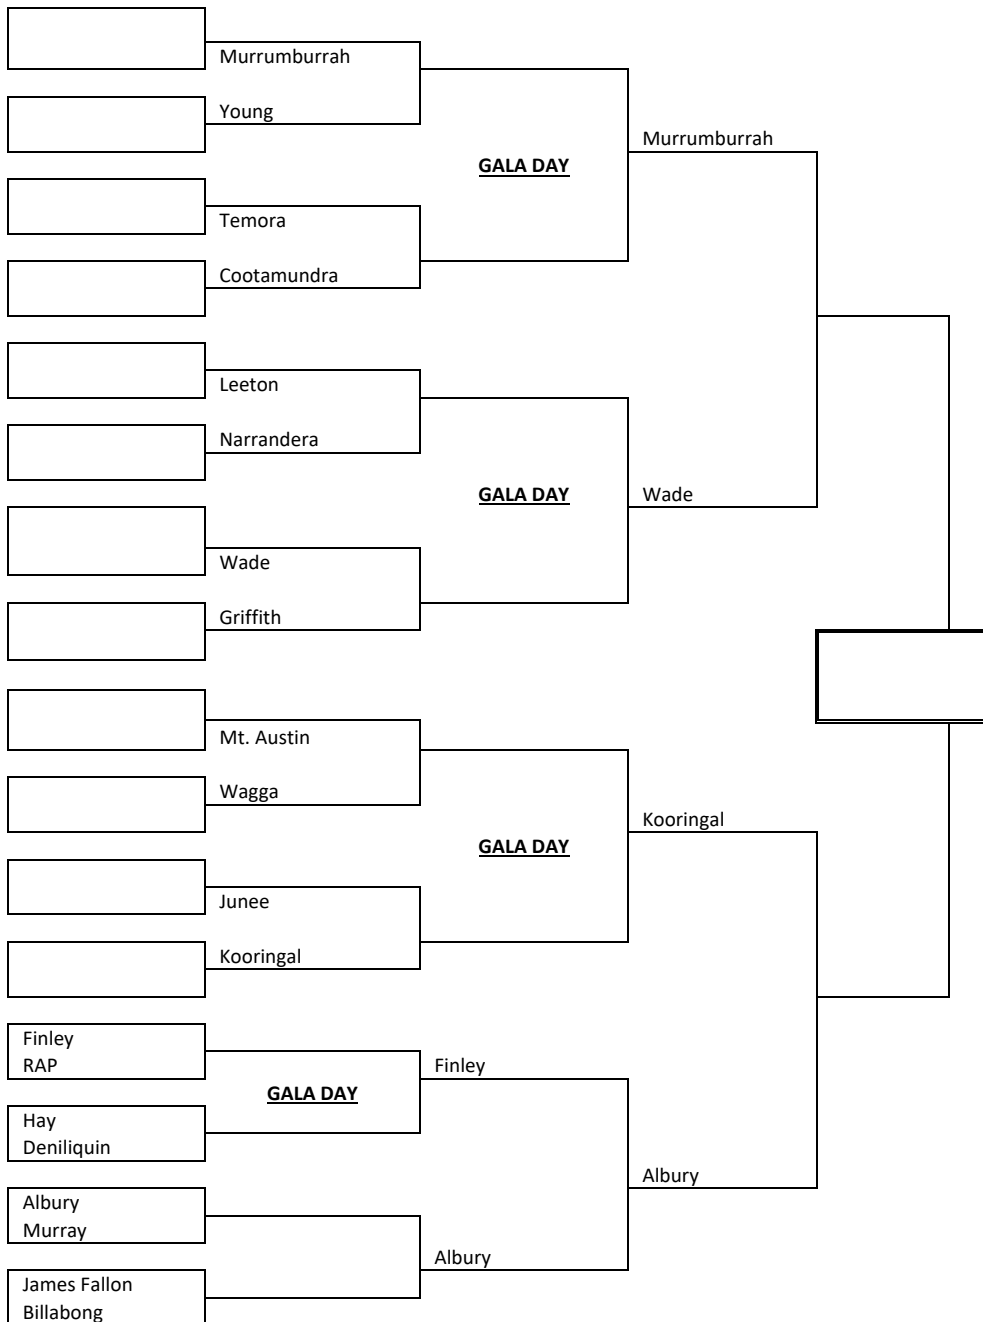

Sport: Girls Football (Soccer)

Round1	Round 2	Round 3	Round 4	Round 5
17/3/17	31/3/17	5/5/17	19/5/17	9/6/17

The Riverina has been broken up into 5 zones, with the schools entered for each zone shown in parentheses:
 1) Cootamundra (Murrumburrah, Cootamundra, Temora, Young); 2) Griffith (Wade, Narrandera, Griffith, Leeton); 3) Wagga (Kooringal, Wagga, Mount Austin, Junee, Tumut); 4) Deniliquin (Hay, Finley, Deniliquin and RAP) and 5) Albury (James Fallon, Murray, Billabong, Albury). As with previous years, Gala Days for each zone will be beneficial to meeting deadlines in regards to play by dates.