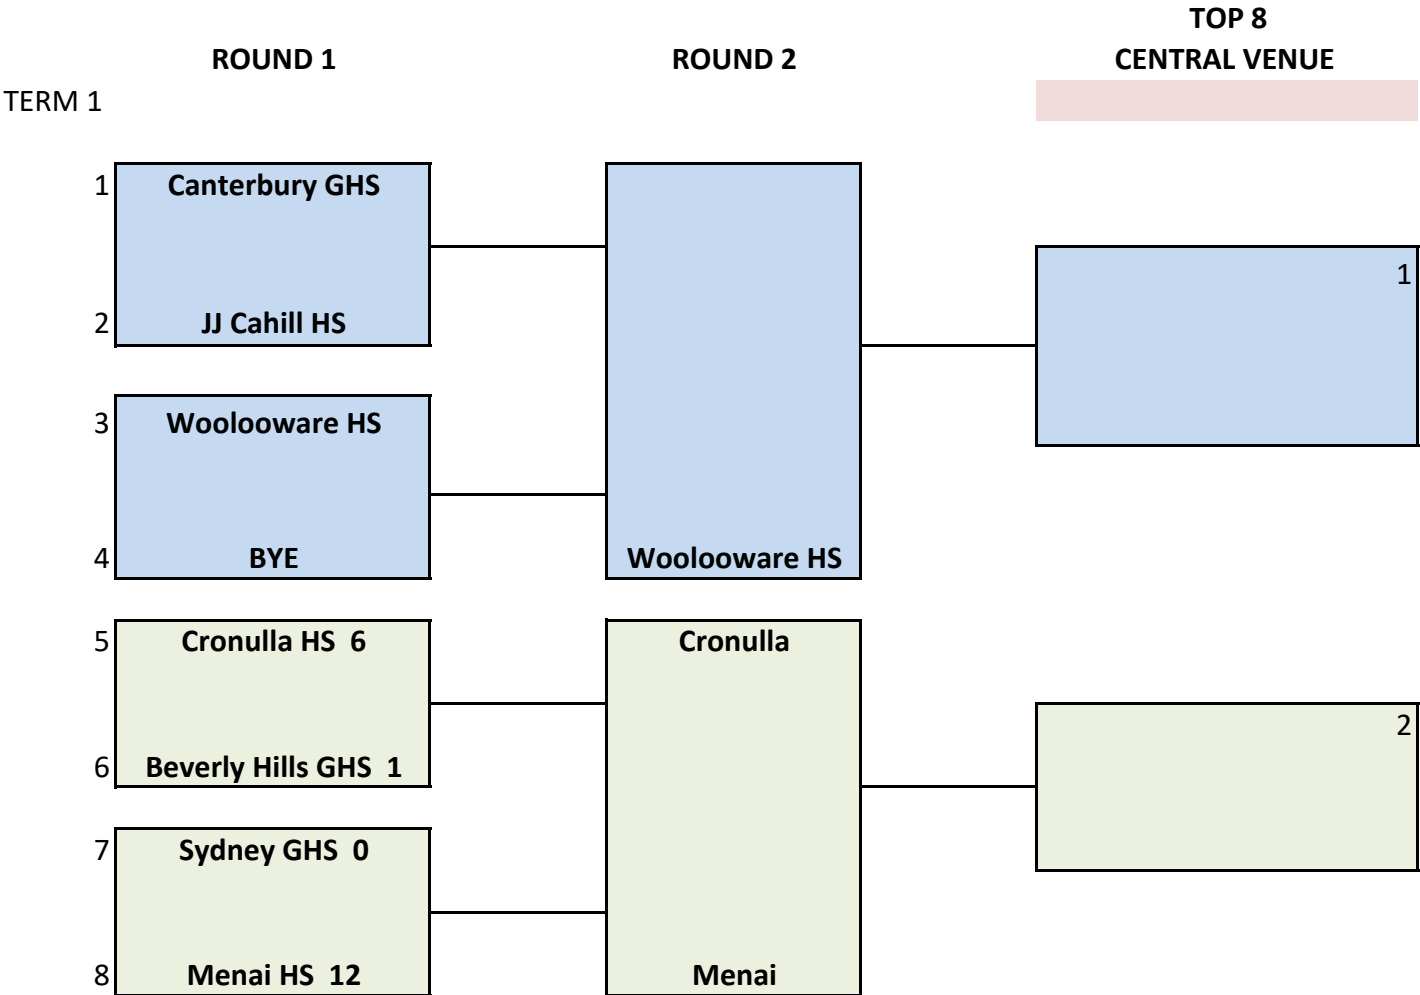

# SYDNEY EAST GIRLS FOOTBALL KNOCKOUT OPENS - 2017

SCHOOLS
Beverley Hills GHS
Blakehurst HS
Canterbury GHS
Cronulla HS
Engadine HS
GRC Oatley
Gymea HS
Heathcote HS
Jannali HS
JJ Cahill HS
Kingsgrove HS
Kingsgrove Nth HS
Kirrawee HS
Kogarah HS
Lucas Hts HS
Menai HS
Moorefield GHS
Newtown PA HS
Port Hacking HS
Randwick HS

Rose Bay SC
SSC Blackwattle Bay
St George GHS
South Sydney HS
Strathfield GHS
Sydney GHS
Sylvania HS
Wiley Park GHS
Wooloowars HS