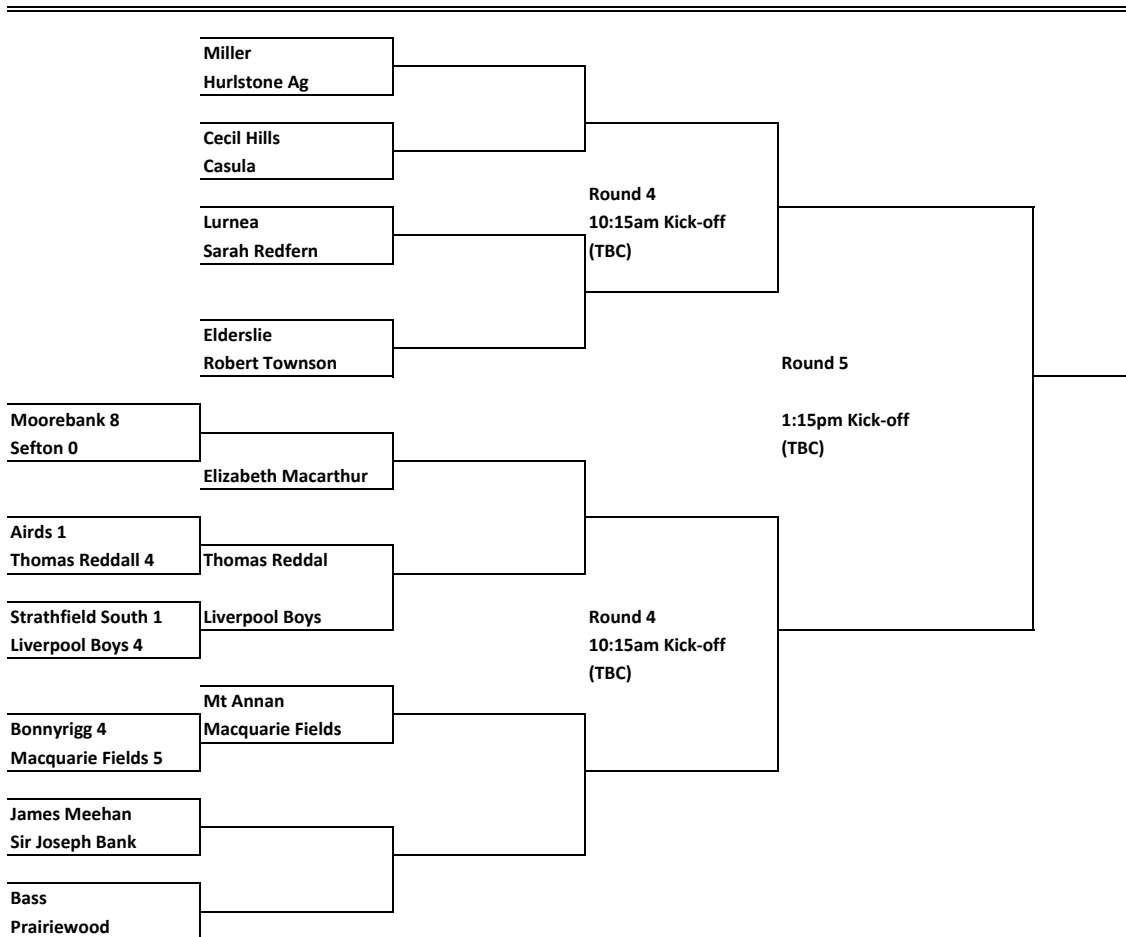

SYDNEY SOUTH WEST BOYS FOOTBALL KNOCKOUT 2013

Bossley Park Football Program players are ineligible.