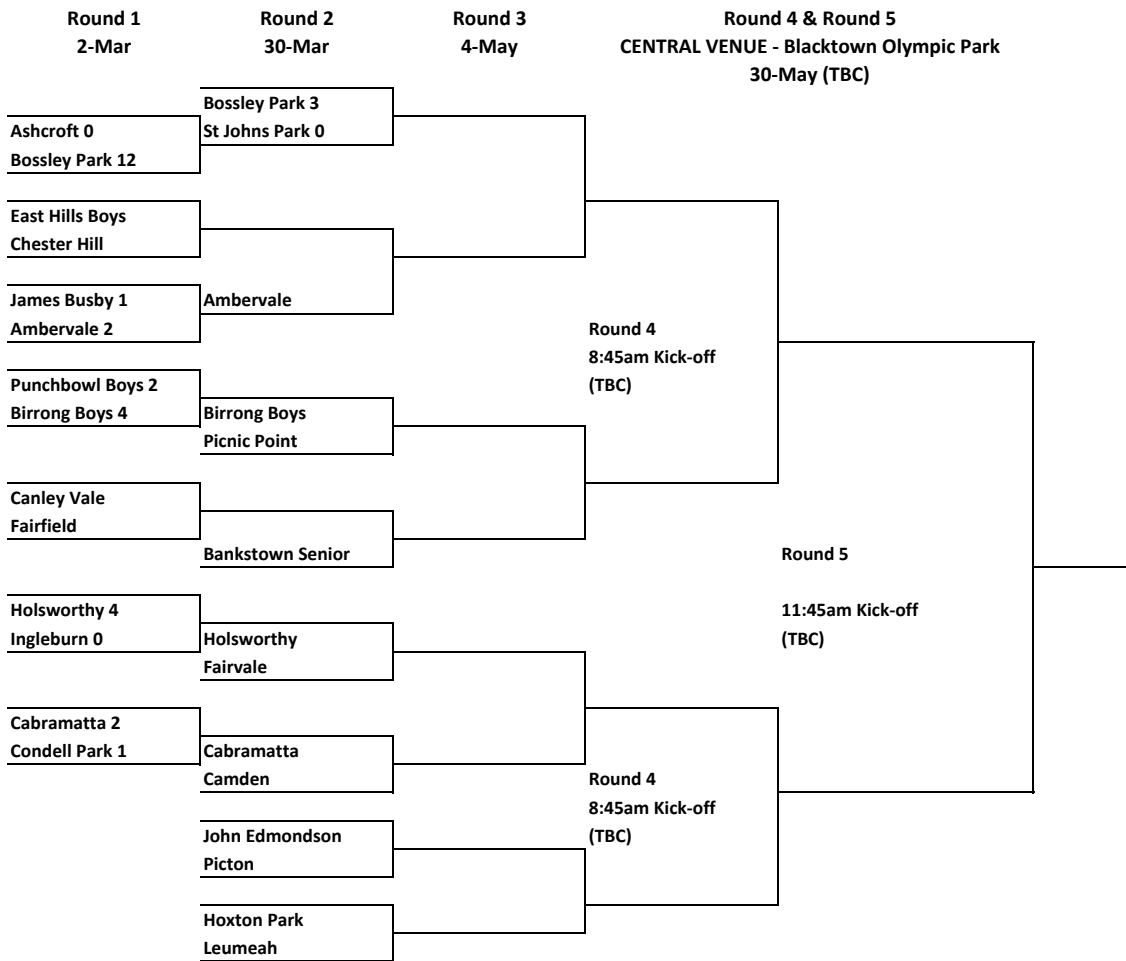

SYDNEY SOUTH WEST BOYS FOOTBALL KNOCKOUT 2013

Bossley Park Football Program players are ineligible.